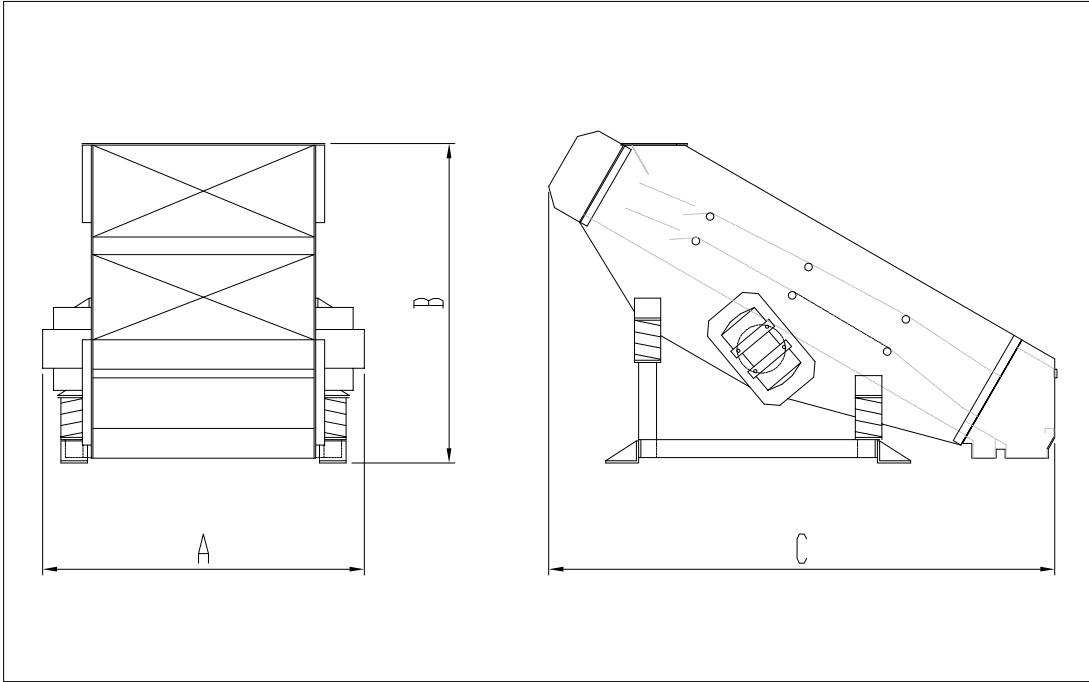

VIBROSIEVES

MACHINES, EQUIPMENT AND WEAR PARTS FOR PELLETING PLANTS

Via Strà 182 - 37030 Colgnola ai Colli - VR Tel. +390457650600 Fax. +390457650245
www.generaldies.com info@generaldies.com

VIBROSIEVES

Model	Dimension (mm)			Power (kW)	Weight (t)
	A	B	C		
SV 22	930	885	1540	N°2 x 0.32	0.5
SV 42	1450	1445	2300	N°2 x 0.42	0.8
SV 62	1930	1820	2850	N°2 x 0.75	1.2