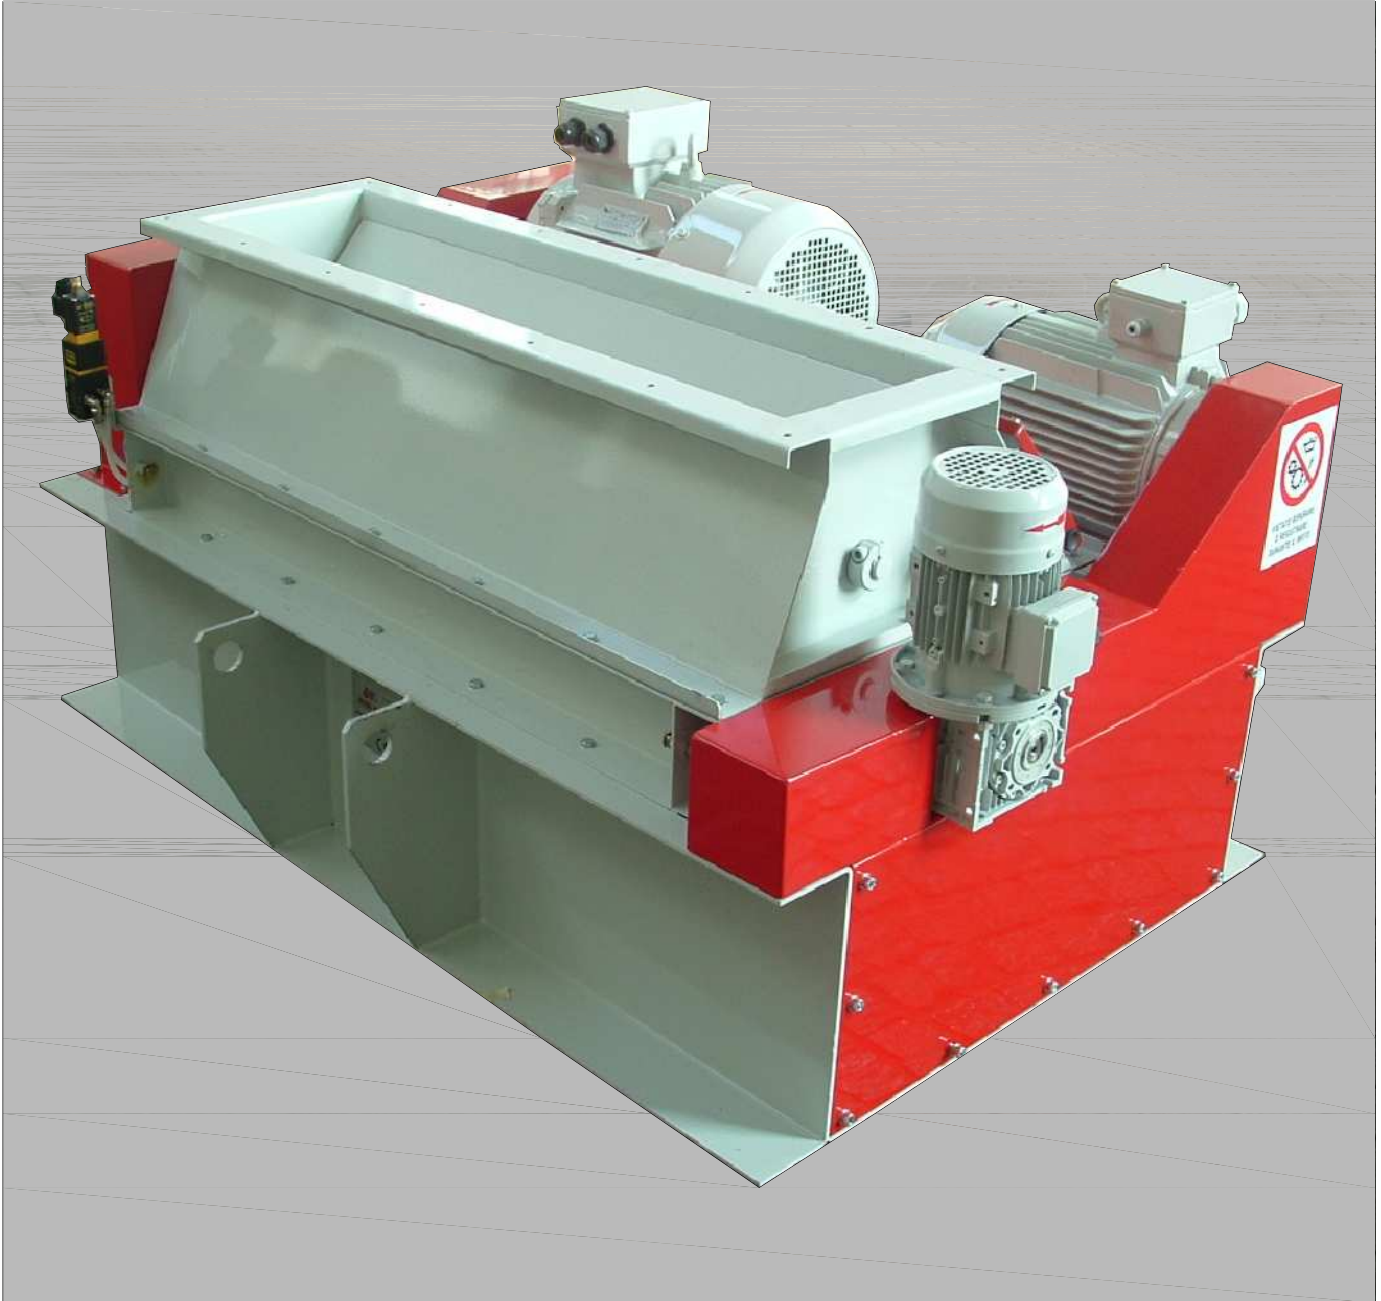

CRUMBLERS

MACHINES, EQUIPMENT AND WEAR PARTS FOR PELLETING PLANTS

Via Strà 182 - 37030 Colognola ai Colli - VR Tel. +390457650600 Fax. +390457650245
www.generaldies.com info@generaldies.com

GENERAL DIES

CRUMBLERS

Model	Dimension (mm)			Motor power dragging roller (kW)	Motor power cutting roller (kW)	Doser ratiom. power (kW)	Weight (t)
	A	B	C				
SB061	1075	690	1215	3	2.2	0.37	0.9
SB101	1500	690	1215	7.5	4	0.37	1.5
SB121	1680	690	1215	11	4	0.37	1.7
SB122	1710	640	1950	N°2 x 11	N°2 x 4	N°2 x 0.37	2.4
SB161	2000	690	1215	15	5.5	0.37	2
SB162	2030	640	1950	N°2 x 15	N°2 x 5.5	N°2 x 0.37	2.9