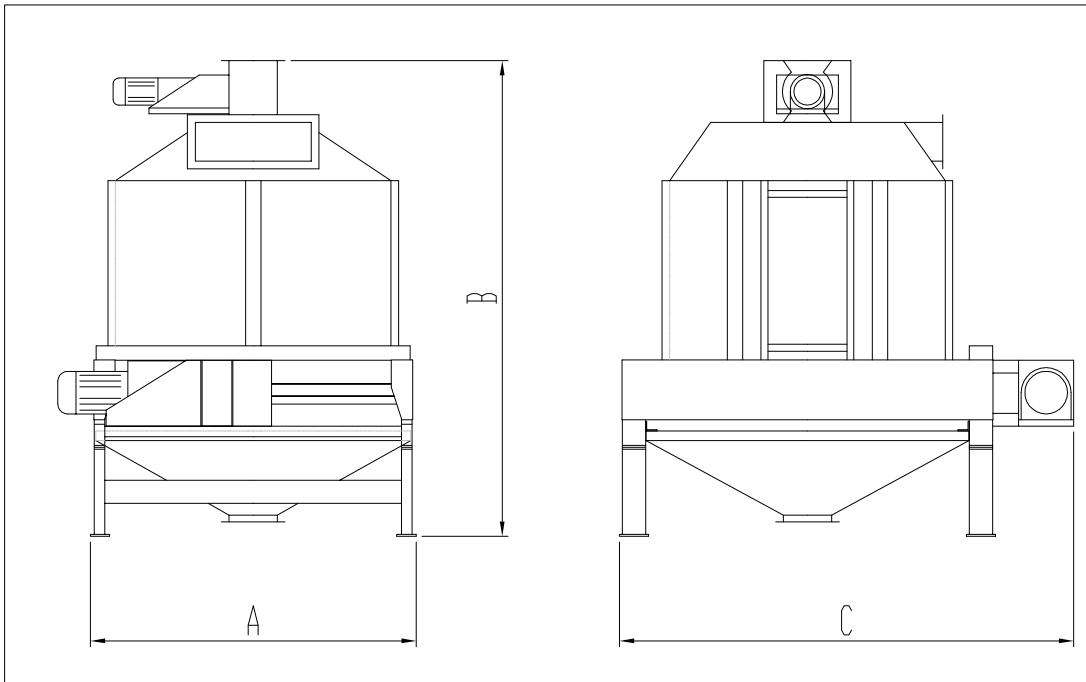

COOLERS

MACHINES, EQUIPMENT AND WEAR PARTS FOR PELLETING PLANTS

Via Strà 182 - 37030 Colognola ai Colli - VR Tel. +390457650600 Fax. +390457650245
www.generaldies.com info@generaldies.com

COOLERS

Model	Dimension (mm)			Extraction power (kW)	Star valve power (kW)	Weight (t)
	A	B	C			
RC0909	1140	1680	1520	1.1	0.55	0.8
RC1414	1645	2460	2350	1.1	0.55	1.25
RC1419	1645	2900	2770	1.1	0.55	1.45
RC1919	2130	3030	2800	1.1	0.75	1.8
RC1924	2130	3690	3280	1.1	0.75	2.25
RC2424	2610	3690	3300	1.1	0.75	2.6
RC2428	2610	4090	3790	1.1	0.75	3.2
RC2828	3090	4090	3790	1.1	0.75	3.6